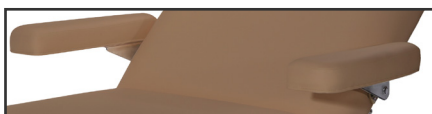

- 550 lbs. Load Capacity
- 72" L x 30" W
- Height range is 24-33"
- 76" Length with ankle extension
- 87" Length with ankle extension and face rest
- Solid beech wood frame
- 3.5" Multi-layer foam
- Dual-end accessory ports
- 8" On center face rest ports
- Rounded corners
- Open shelf storage
- Interlocking legs
- Table includes: Solutions classic adjustable face rest with crescent pillow, salon head and neck support pillow, removable side arms, front arm sling, and ankle extension

Exclusive spas and clinics trust our Aura Deluxe Stationary Massage Table to provide incredible client comfort. Tailored as a high-end clinic or spa solution, our table features a manual hydraulic lift spring adjustment for both back and knee sections for easy, accurate positioning. Some assembly required.

STANDARD TABLE:

- 19339-** Aura Deluxe
72"L x 30"W x 24-33"H

Qty _____

SOLUTIONS UPHOLSTERY CHOICES:

- | | |
|--|---|
| <input type="checkbox"/>  Beige | <input type="checkbox"/>  Olive |
| <input type="checkbox"/>  Chocolate | <input type="checkbox"/>  Charcoal |
| <input type="checkbox"/>  Black | |