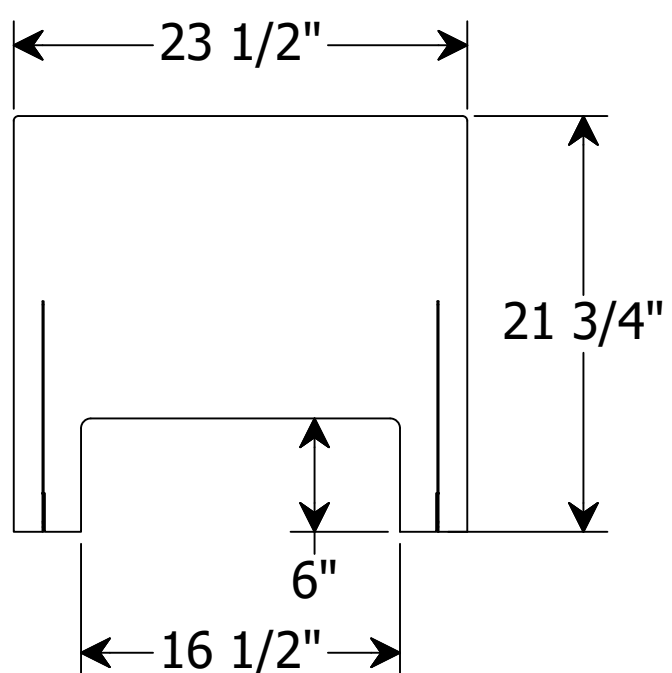

PARTS LIST

ITEM	QTY	PART NO.	DESCRIPTION
2	2	RD200302	LEGS
5	1	RD200601	FRONT 550x600

MATERIAL				
FINISH	USAGE			
NP78		DESCRIPTION 23-5/8" x 21-5/8" - LG		
DRAWN RES		DATE 4/27/2020		
Δ = REVISION () = REFERENCE Tolerance ±.5mm DIMENSIONS ARE MM UNLESS OTHERWISE SPECIFIED		PART NO. RD200600	REV	SHEET 1 of 1