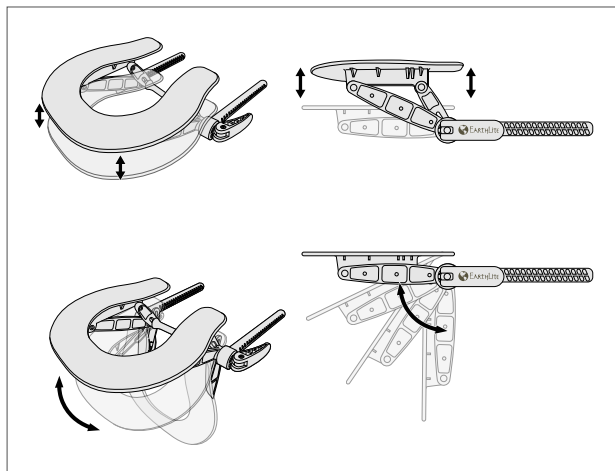

DELUXE ADJUSTABLE™ PLATFORM

Our Deluxe Adjustable Platform is simple, easy to adjust, and compactly folds without sacrificing clients' comfort. In addition to tilting to any desired angle, our deluxe platform can be adjusted vertically to custom fit any client's body. The dowels measure 8" on center to fit Earthlite tables.

Features:

- Single cam lever for easy angle and height adjustments and locks into place
- Folds compactly
- Fits 8" on center outlets

Adjustments of both angle and height for perfect positioning of clients for any type of treatment.

Fits 8" on center outlets

Folds compactly for convenient storage