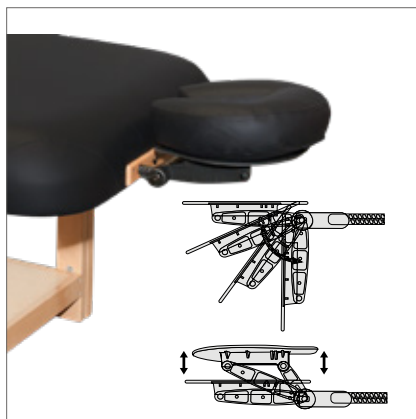

### Features

- Nature's Touch™ 100% PU upholstery
- Pro Plush™ Deluxe 3-layer 3" cushioning system
- Solid Beech wood construction
- Adjustable headrest and Cloudfill™ cushion
- Rounded corners
- Double knobs

### Specifications

- Width: 30" (76 cm)
- Length: 73" (185cm)
- Height range: 24.5" - 33.25" (62 cm - 84.5 cm)
- Static weight: 3,200 lbs. (1,451 kg)
- Max. working weight: 800 lbs. (363 kg)

### Adjustable Facecradle