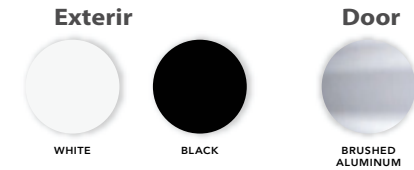

Our signature silver door is surrounded with your choice of white or black exterior and three convenient sizes. The Earthlite® UV Hot Towel cabinet was definitely designed with quality in mind.

Features

LARGE - Double Door - UV Hot Towel Cabinet

- 120V
- White exterior only
- Aluminum doors
- Holds approximately 128 wet 12"x12" wash cloths

Exterior dimensions	Interior dimensions per section
width: 16" (41 cm)	width: 13" (33 cm)
height: 17.5" (44 cm)	height: 6" (15 cm)
depth: 16.5" (42 cm)	depth: 12" (30 cm)
volts: 120V (3.0 amps)	

STANDARD UV Hot Towel Cabinet

- 120V available in Black or White exterior
- 220V available in White exterior with international plug
- Aluminum door
- Holds approximately 72 wet 12"x12" wash cloths

Exterior dimensions	Interior dimensions
width: 17.5" (45 cm)	width: 14.5" (37 cm)
height: 14" (36 cm)	height: 10" (25 cm)
depth: 11.5" (29 cm)	depth: 7" (18 cm)
volts: 120V (1.5 amps)	
220V (0.8 amps)	

MINI UV Hot Towel Cabinet

- 120V
- Black or white exterior available
- Aluminum door
- Holds approximately 24 wet 12"x12" wash cloths

Exterior dimensions	Interior dimensions
width: 13.5" (35 cm)	width: 10" (26 cm)
height: 10" (26 cm)	height: 5.5" (14 cm)
depth: 11" (28 cm)	depth: 7" (18 cm)
volts: 120V (1.1 amps)	