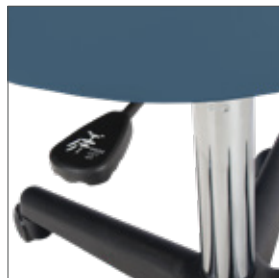

## Specifications

- Upholstery: Buttery Natursoft™, 100% PU upholstery
- Available in 9 durable easy-to-clean Natursoft™ PU upholstery
- Pneumatic Height Range: 19" – 26" (48 cm - 66 cm)
- Seat Diameter: 15"
- Recommended weight capacity: 350 lbs. (159 kg)
- Weight: 14 lbs. (6.3 kg)

### Easy height adjustments

Handle paddle enables hydraulic height adjustments from 19" to 26".