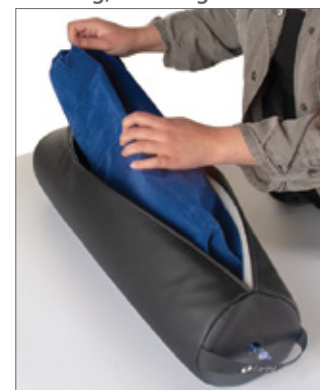

Removable for easier inflation, cleaning, or storage