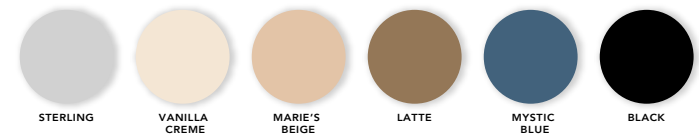

Pro-Plush™ Deluxe 3-Layer, 3" Cushioning

Salon

Tilt

Flat

COMING SOON

Manual Tilt Adjustment

Non-Electric Pneumatic Top

NATURSOFT™ UPHOLSTERY