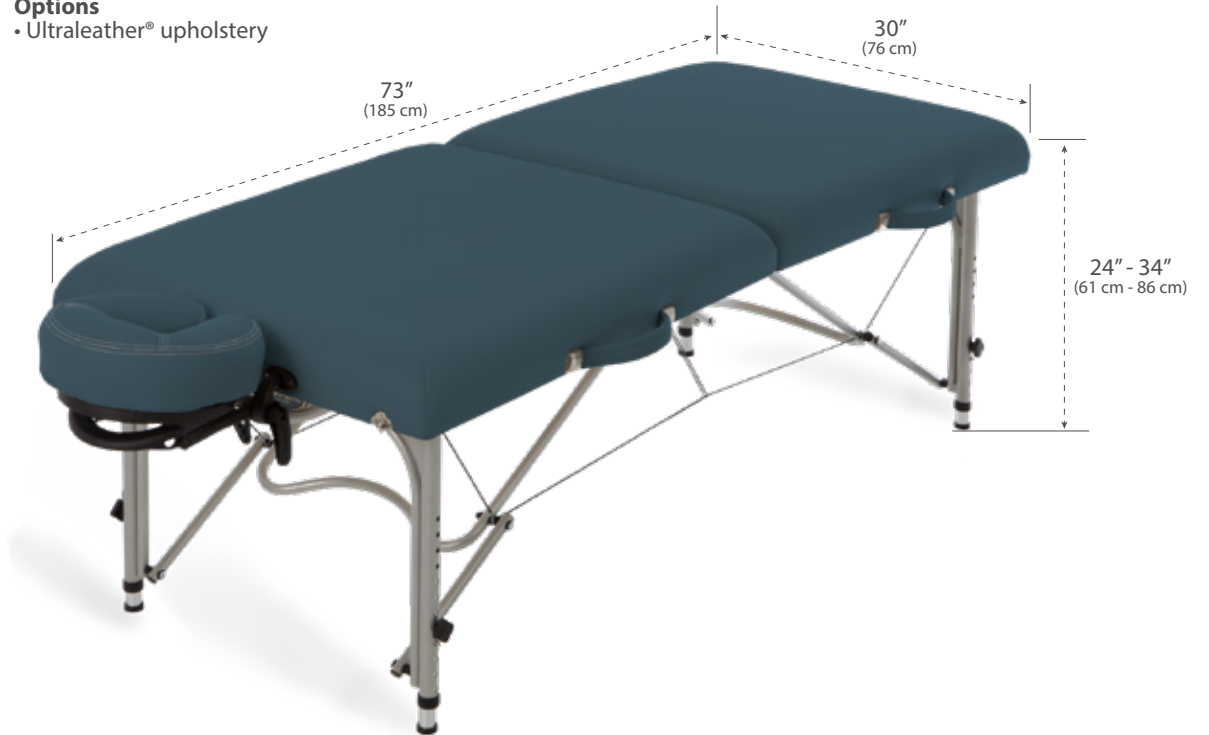

### Available as Value Package

Includes Flex-Rest™ Self Adjusting Facecradle with FacePillow and durable carry case.

### Features

- Patent pending Reiki-ready super-lite aluminum frame
- Full-length piano hinge
- Patent pending Shimmy-Lok™ leg brace system
- Mid-brace™ cradle-lock cabling system with 1,000 lbs test cables
- Pro-Lite™ 2-layer 2-¼ cushioning system
- Natursoft™ Upholstery – 100% PU in 14 colors
- Dual Maple headrest outlets

### Specifications

- Width: 30" (76 cm)
- Length: 73" (185 cm)
- Height Range: 24" - 34" (61 cm - 86 cm)
- Static Weight: 3,000 lbs (1,361 kg)
- Max. Working Weight: 750 lbs (340 kg)
- Lifetime Limited Warranty
- CE