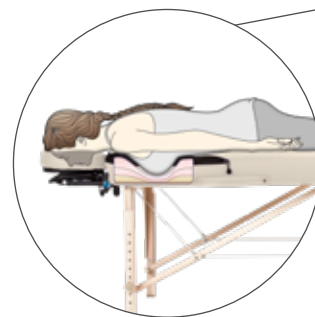

Infinity Conforma™ with Breast Recess Insets