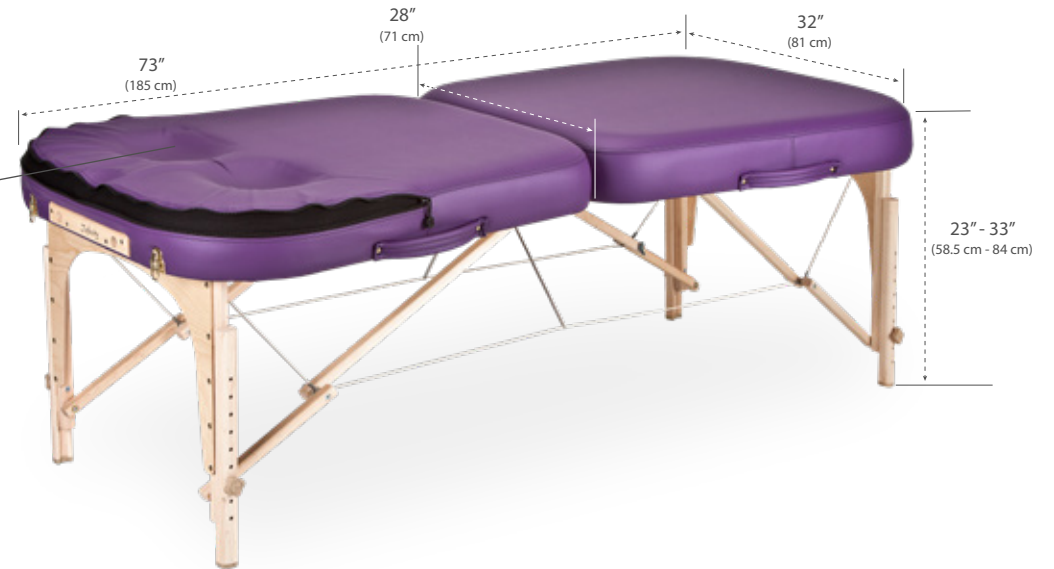

Infinity Conforma™ with Breast Recess Insets