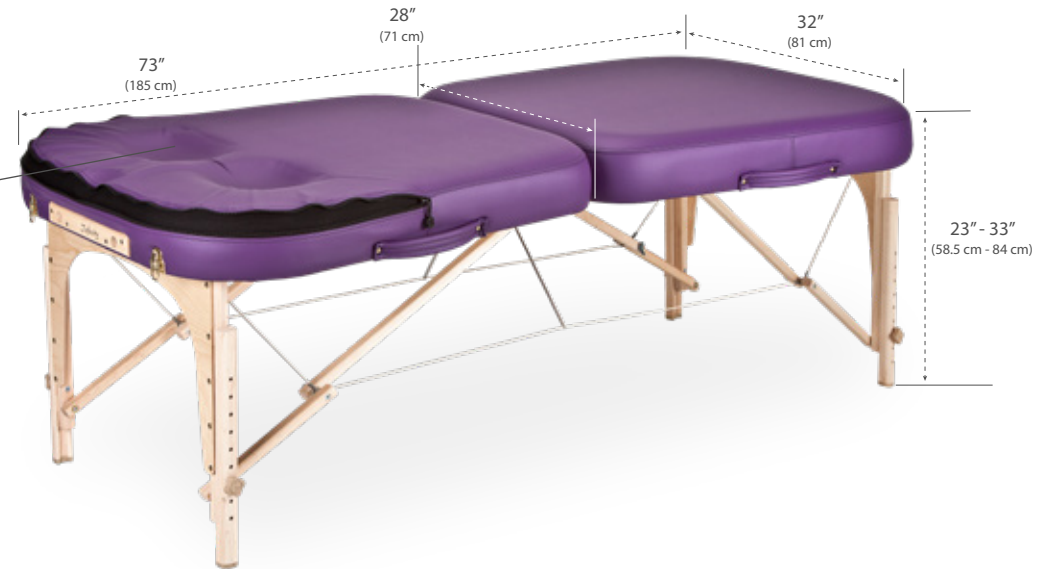

The Infinity gives ultimate client access without sacrificing comfort or durability. The revolutionary Infinity hoop construction utilizes a shaped 10-layer laminated frame, creating sweeping rounded corners to soften both the table's look and the impact on the therapist. The Infinity Conforma™ was designed to meet the natural contours of the body, and provide extra breast support and spinal alignment to clients who require it. Zipper-released flex panels enable the Conforma™ technology; simply unzip table top upholstery to release tension and provide additional comfort; close zipper for traditional cushioning feel. Both are available as table only, or as a value package.

Features

- Zipper-released flex panels enable Conforma™ breast technology
- Proprietary memory foam alcoves provide unsurpassed breast comfort and improves spinal alignment
- Infinity™ hourglass design offers superior therapist access
- Vacuum formed 10-layer laminate beams provide a super-strong Jointless™ shape
- Full Reiki endplates for versatility
- Hand-upholstered in the U.S.A with luxurious 3" Pro-Plush™ Deluxe cushioning and Natursoft™ upholstery
- Stitched Fit™ upholstery for a greater working surface
- Made in USA with components sourced globally

Options (call to order)

- Double knobs for strength
- Extended leg length
- Variety of upholstery options

Specifications

- Width (at widest point): 32" (81 cm)
- Width (at narrowest point): 28" (71 cm)
- Length: 73" (185 cm)
- Height Range: 23" - 33" (58.5 cm - 84 cm)
- Opt Height Range: 26" - 36" (66 cm - 91 cm)
- Weight: 32 - 33 lbs (14.5 kg - 15 kg)
- Static Weight: 3200 lbs (1452 kg)
- Max. Working Weight: 800 lbs (363 kg)
- Lifetime Limited Warranty

Flex-Rest™ Self-Adjusting Facecradle & Strata™ FacePillow

Infinity Conforma™ with Breast Recess Insets

Upholstery Color Options

Value Package
Includes Flex-Rest™ Self-Adjusting Facecradle with Strata™ FacePillow, and a single pocket carry case