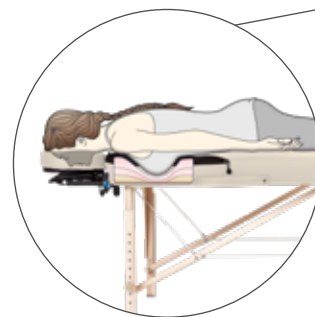

The Infinity gives ultimate client access without sacrificing comfort or durability. The revolutionary Infinity hoop construction utilizes a shaped 10-layer laminated frame, creating sweeping rounded corners to soften both the table's look and the impact on the therapist. The Infinity Conforma™ was designed to meet the natural contours of the body, and provide extra breast support and spinal alignment to clients who require it. Zipper-released flex panels enable the Conforma™ technology; simply unzip table top upholstery to release tension and provide additional comfort; close zipper for traditional cushioning feel. Both are available as table only, or as a value package.

Features

- Zipper-released flex panels enable Conforma™ breast technology
- Proprietary memory foam alcoves provide unsurpassed breast comfort and improves spinal alignment
- Infinity™ hourglass design offers superior therapist access
- Vacuum formed 10-layer laminate beams provide a super-strong Jointless™ shape
- Full Reiki endplates for versatility
- Hand-upholstered in the U.S.A with luxurious 3" Pro-Plush™ Deluxe cushioning and Natursoft™ upholstery
- Stitched Fit™ upholstery for a greater working surface
- Made in USA with components sourced globally

Options (call to order)

- Double knobs for strength
- Extended leg length
- Variety of upholstery options

Specifications

- Width (at widest point): 32" (81 cm)
- Width (at narrowest point): 28" (71 cm)
- Length: 73" (185 cm)
- Height Range: 23" - 33" (58.5 cm - 84 cm)
- Opt Height Range: 26" - 36" (66 cm - 91 cm)
- Weight: 32 - 33 lbs (14.5 kg - 15 kg)
- Static Weight: 3200 lbs (1452 kg)
- Max. Working Weight: 800 lbs (363 kg)
- Lifetime Limited Warranty

Flex-Rest™ Self-Adjusting Facecradle & Strata™ FacePillow

Infinity Conforma™ with Breast Recess Insets

Upholstery Color Options

Value Package
Includes Flex-Rest™ Self-Adjusting Facecradle with Strata™ FacePillow, and a single pocket carry case