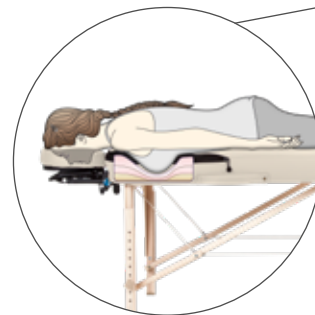

Infinity Conforma™ with Breast Recess Insets