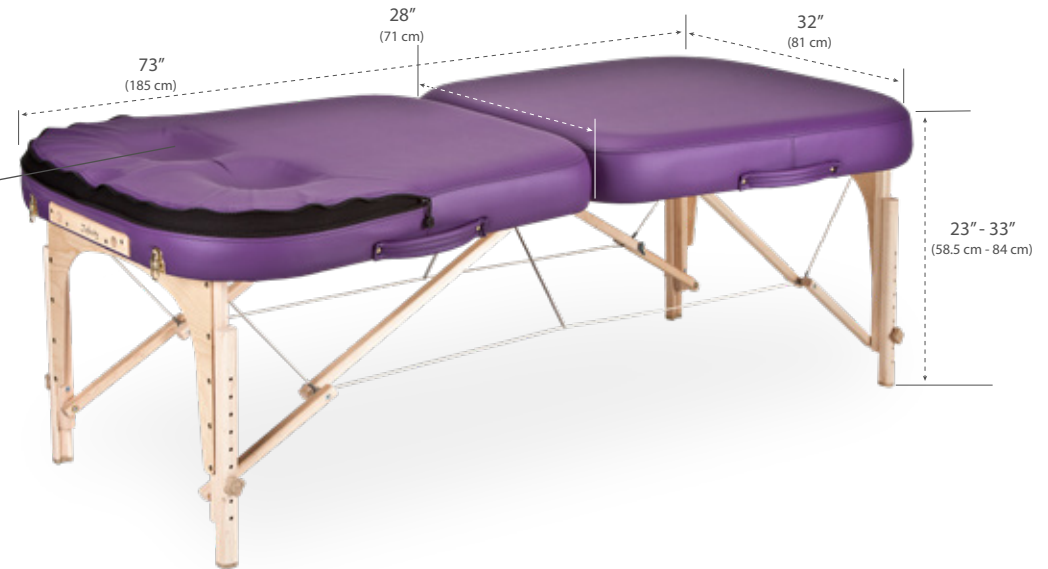

Infinity Conforma™ with Breast Recess Insets