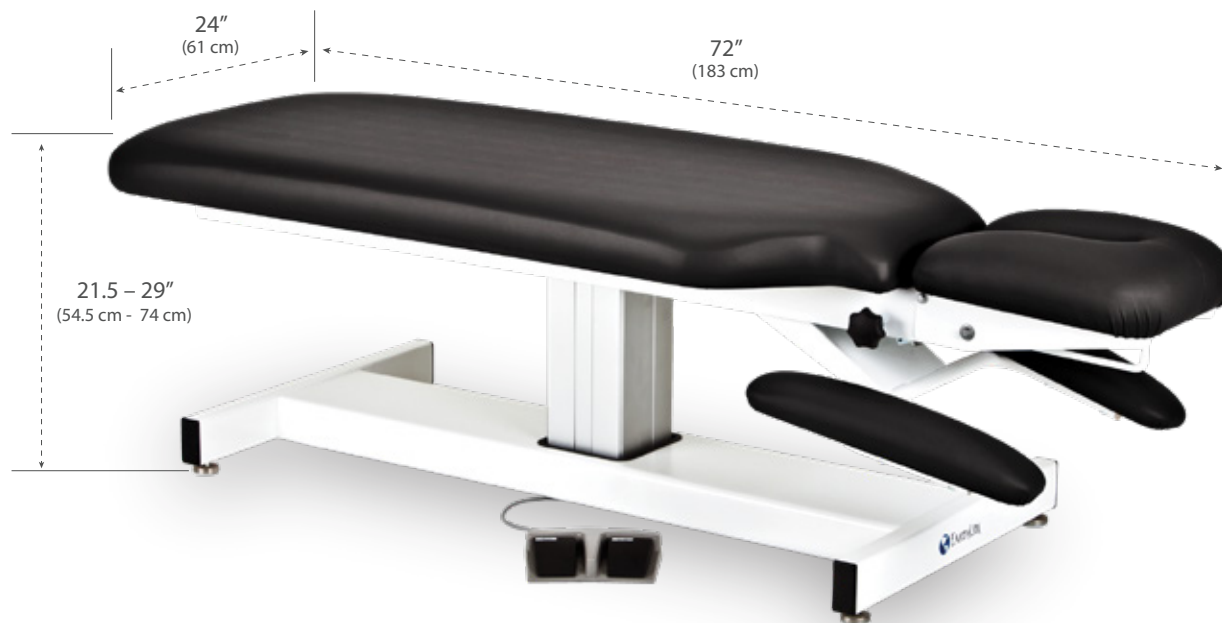

EarthLite®
WORLD'S #1 BRAND IN MASSAGE™

APEX LIFT™

STATIONARY TABLE

HEALING HUMANITY THROUGH TOUCH™

APEX™ LIFT STATIONARY TABLE

Our Apex Lift table includes all the features of our stationary Apex, with the convenience and strength of an electric lift. Its luxurious surface and tilting headpiece are mounted on a sturdy lift base with a quiet, powerful motor that will serve you dependably for years.

Dimensions

- Length: 72" (183 cm)
- Width: 24" (61 cm)
- Height: 21.5" – 29" (54.5 cm - 74 cm)
- Actuator speed: 85 inches per second
- Lift capacity: 400 pounds
- Weight: 180 pounds
- Warranty: Lifetime on frame, 3 years on vinyl covering, 3 years on foam (2 years on foot pedal, control box and motor)

Features

- Modern design
- Seamless upholstery
- 3 inch high-density foam
- Paper roll holder and cutter attachment
- Stationary armrest
- Powder coated steel frame

Nature's Touch Upholstery Options

Teal

Mystic
Blue

Black

Tilting headpiece with 4" of cushioning.

Electric adjustable height.

Foot pedal for easy adjustments.