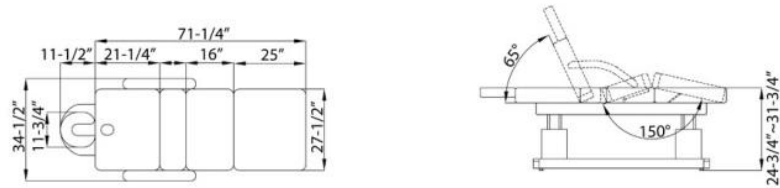

DIMENSIONS

SPECIFICATIONS

Model Number	M20	
Controls	Remote Control	
Headrest	Included, Removable	
Service Capacity	500 lbs	
Electricals	110-120V, 60HZ, 2A	
Warranty	Foam & Upholstery	1-Year
	Motors, Controls, & Actuators	1-Year
	Accessories	1-Year
Components Final Assembly	Globally Sourced Components USA	