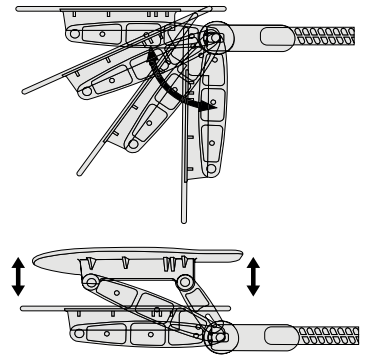

#### Adjustable Facecradle

The STRONGLITE™ Olympia Portable Massage Table is made with high quality beech hardwood, coated steel cabling support system and sturdy hardwood corner blocks that makes this a strong and durable treatment table for physical therapy. The Olympia is generously upholstered with 2.5" of small cell foam, and supple soft vinyl with double stitching on its round corners. Solid hardwood beech legs, corner blocks and double knobs plus a strong cabling system and rigid 6mm end panels make it a table with exceptional strength.

It comes with ½-reiki ½-standard endplates that provide the perfect balance between easy access and table stability. A fully adjustable face cradle with a soft, matching face pillow gently supports your clients in the proper massage position. The portable massage table package travels and stores easily in the rugged nylon carry case.

#### Specifications:

- Size: 28" x 73"
- Weight: 39 lbs.
- 2.5" of responsive cushioning
- Adjustable height: 23.5" to 32.5"
- Working weight: 500 lbs.
- 5-year warranty on frame, material and workmanship, 2 years on foam/vinyl