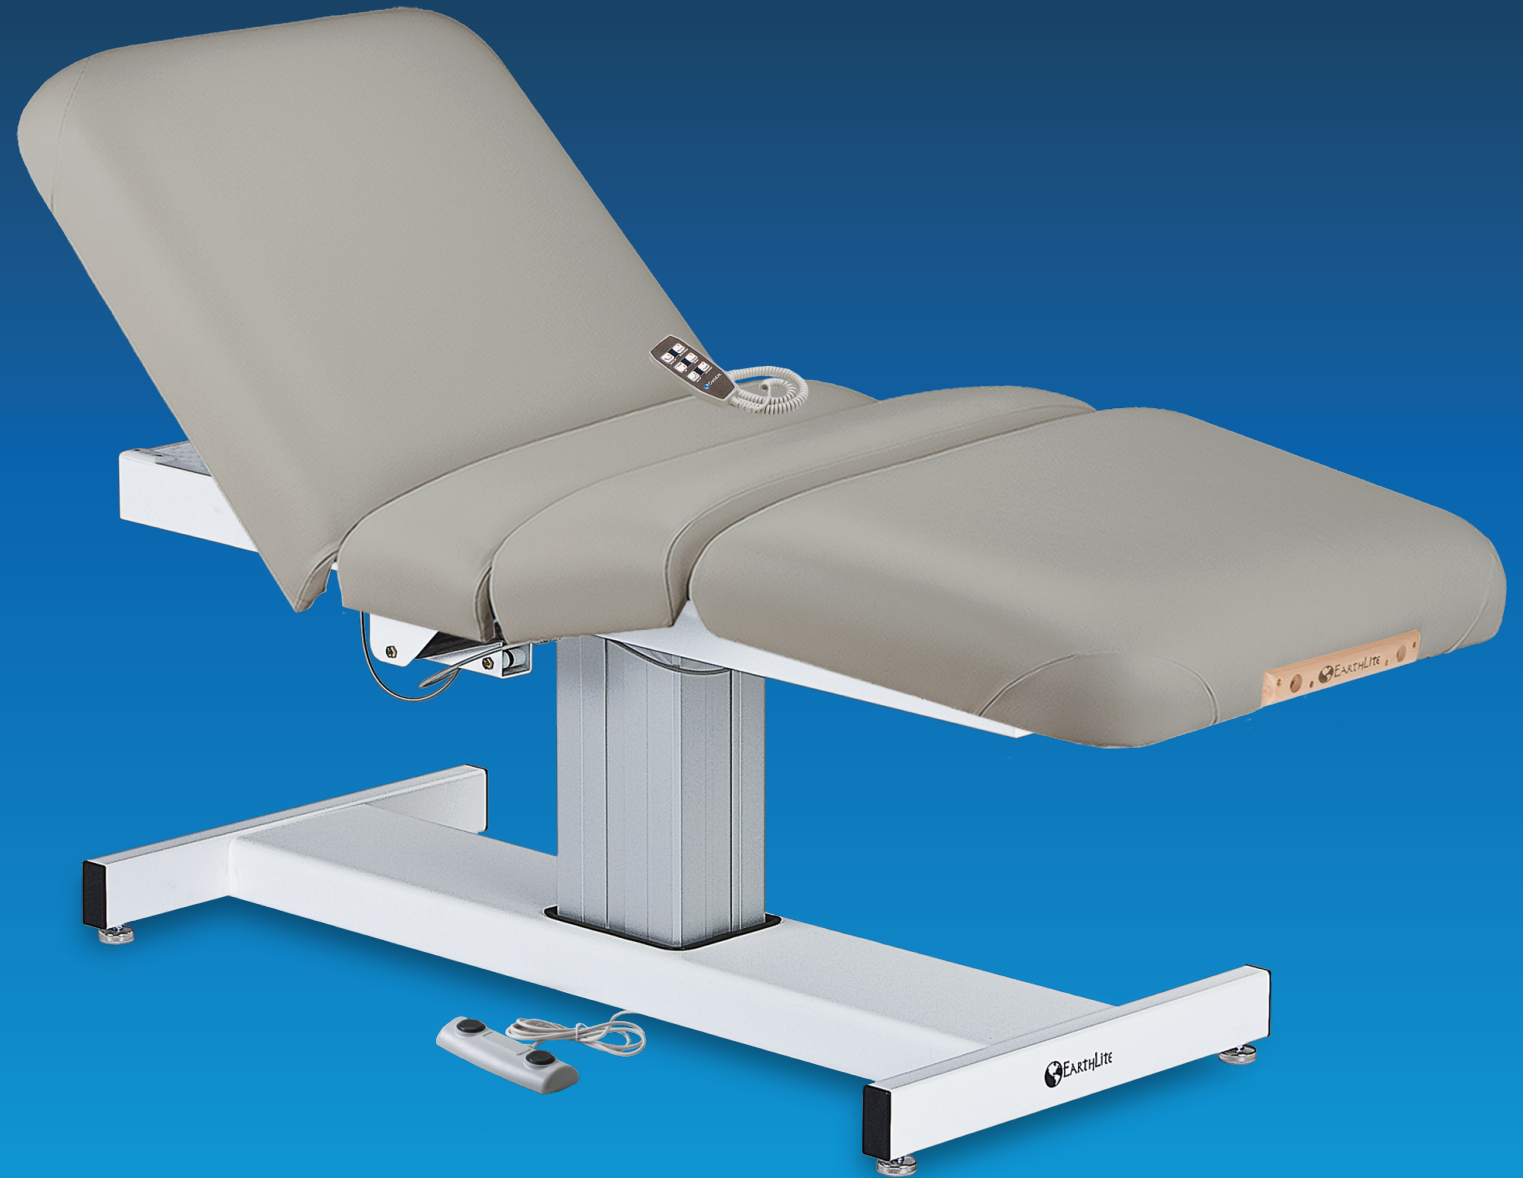

EarthLite®
WORLD'S #1 BRAND IN MASSAGE™

EVEREST™ PEDESTAL LIFT

HEALING HUMANITY THROUGH TOUCH™

EVEREST™ PEDESTAL LIFT

Single Pedestal Electric Lift Tables

The Everest™ offers resort spa treatment functionality and comfort in a minimalist package. An ideal choice for day spas, medi-spas and resorts, the sleek single pedestal Everest maximizes leg and knee room giving therapists much needed client access while maintaining exceptional strength and stability. The reliable electric lift actuator provides smooth height adjustments with an easy to use foot pedal.

Salon

Flat

Tilt

Features:

- Heavy Duty Steel Frame
- Single Pedestal
- Reliable Motor
- Rounded Salon Corners
- Luxuriously upholstered top with rounded Salon Corners
- Pro-Plush™ Deluxe 3-Layer 3" Cushioning System
- Durable and comfortable Comfort-Flex™ upholstery
- Hands Free Foot Control
- Made in the USA with components sourced globally

Options:

- Flat top, Tilt top (Manual or Pneumatic Electric) or Salon top (Electric only)
- Ultraleather® upholstery (call to order)
- Deluxe Hanging Armrest (installed on non-tilt end only)

Specifications

- Width Options: 28", 30", 32" (71 cm, 76 cm, 81 cm)
- Length: 73" (185 cm)
- Height Range: 25"-37" (63.5 cm - 94 cm)
- Weight: 215 lbs (98 kg)
- Recommended Lift Capacity: 600 lbs (272 kg)
- Lifetime Limited Warranty
- ETL option available (call for details)
- Allow 2-4 weeks for delivery
- CE