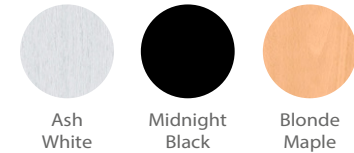

It fits the Mini Hot Towel Cabi (shown) and the Standard Hot Towel Cabi (sold separately)

Generous supply drawers with laminated "breadboard" pullout

Laminate colors

*Note: Product comes standard in Midnight Black, Ash White, or Blonde Maple laminate.