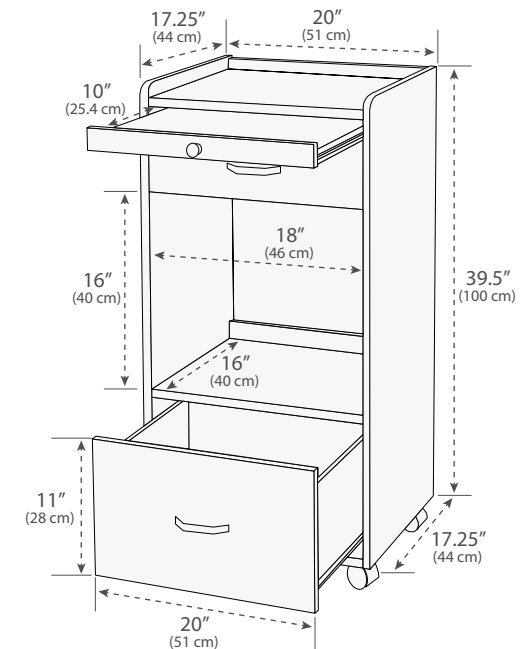

Laminate colors

*Note: Product comes standard in Midnight Black, Ash White, or Blonde Maple laminate.