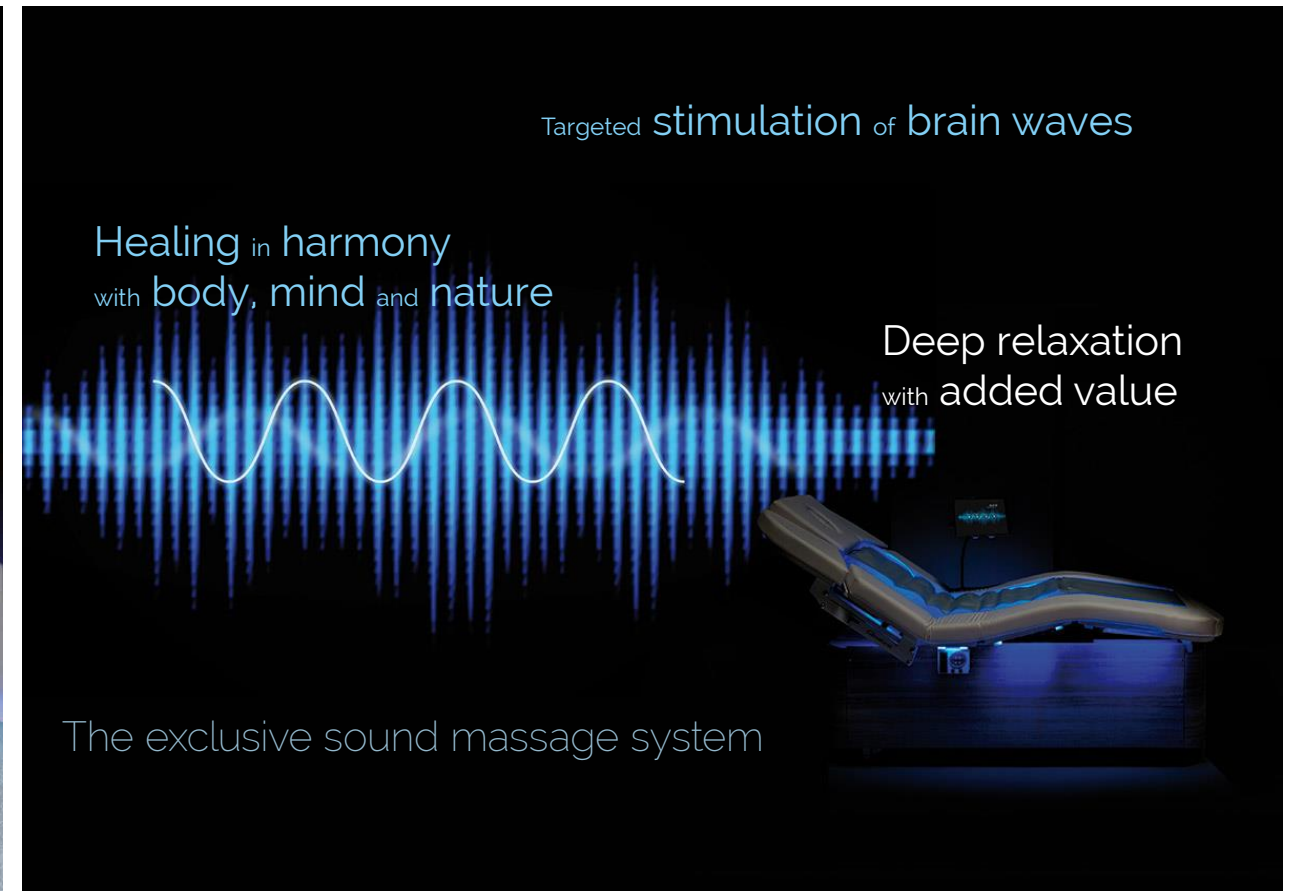

CUTSHEET

PROJECT:

Model: Welnamis

Product: Sound Massage System