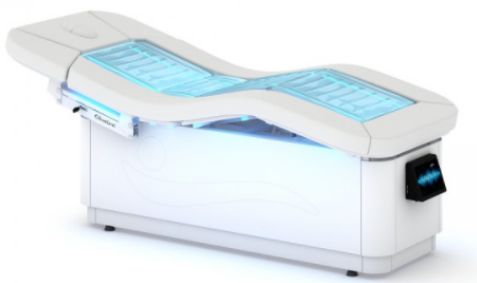

PRODUCT	TYPE
Spa Table	MLW Amphibia Neo

Description:

exclusive spa bed // bed surface with heated Aqua upholstery // illuminated bed surface and sides // height, incline, back rest and foot section electrically adjustable // lowerable armrests // head section can be tilted by +/- 30° // four treatment positions savable // hand switch with double click // soft PU upholstery can be exchanged for Aqua upholstery // optionally available in different décors and versions

height: : 21.3-35.4 in, 54 - 90 cm // length: 79.5 in, 202 cm // basic width 21.7 in, 55 cm // width of the bed surface: 33.5 in, 85 cm // Lifting capacity: 551 lbs, 250 kg // load bearing capacity: approx. 661 lbs, 300 kg