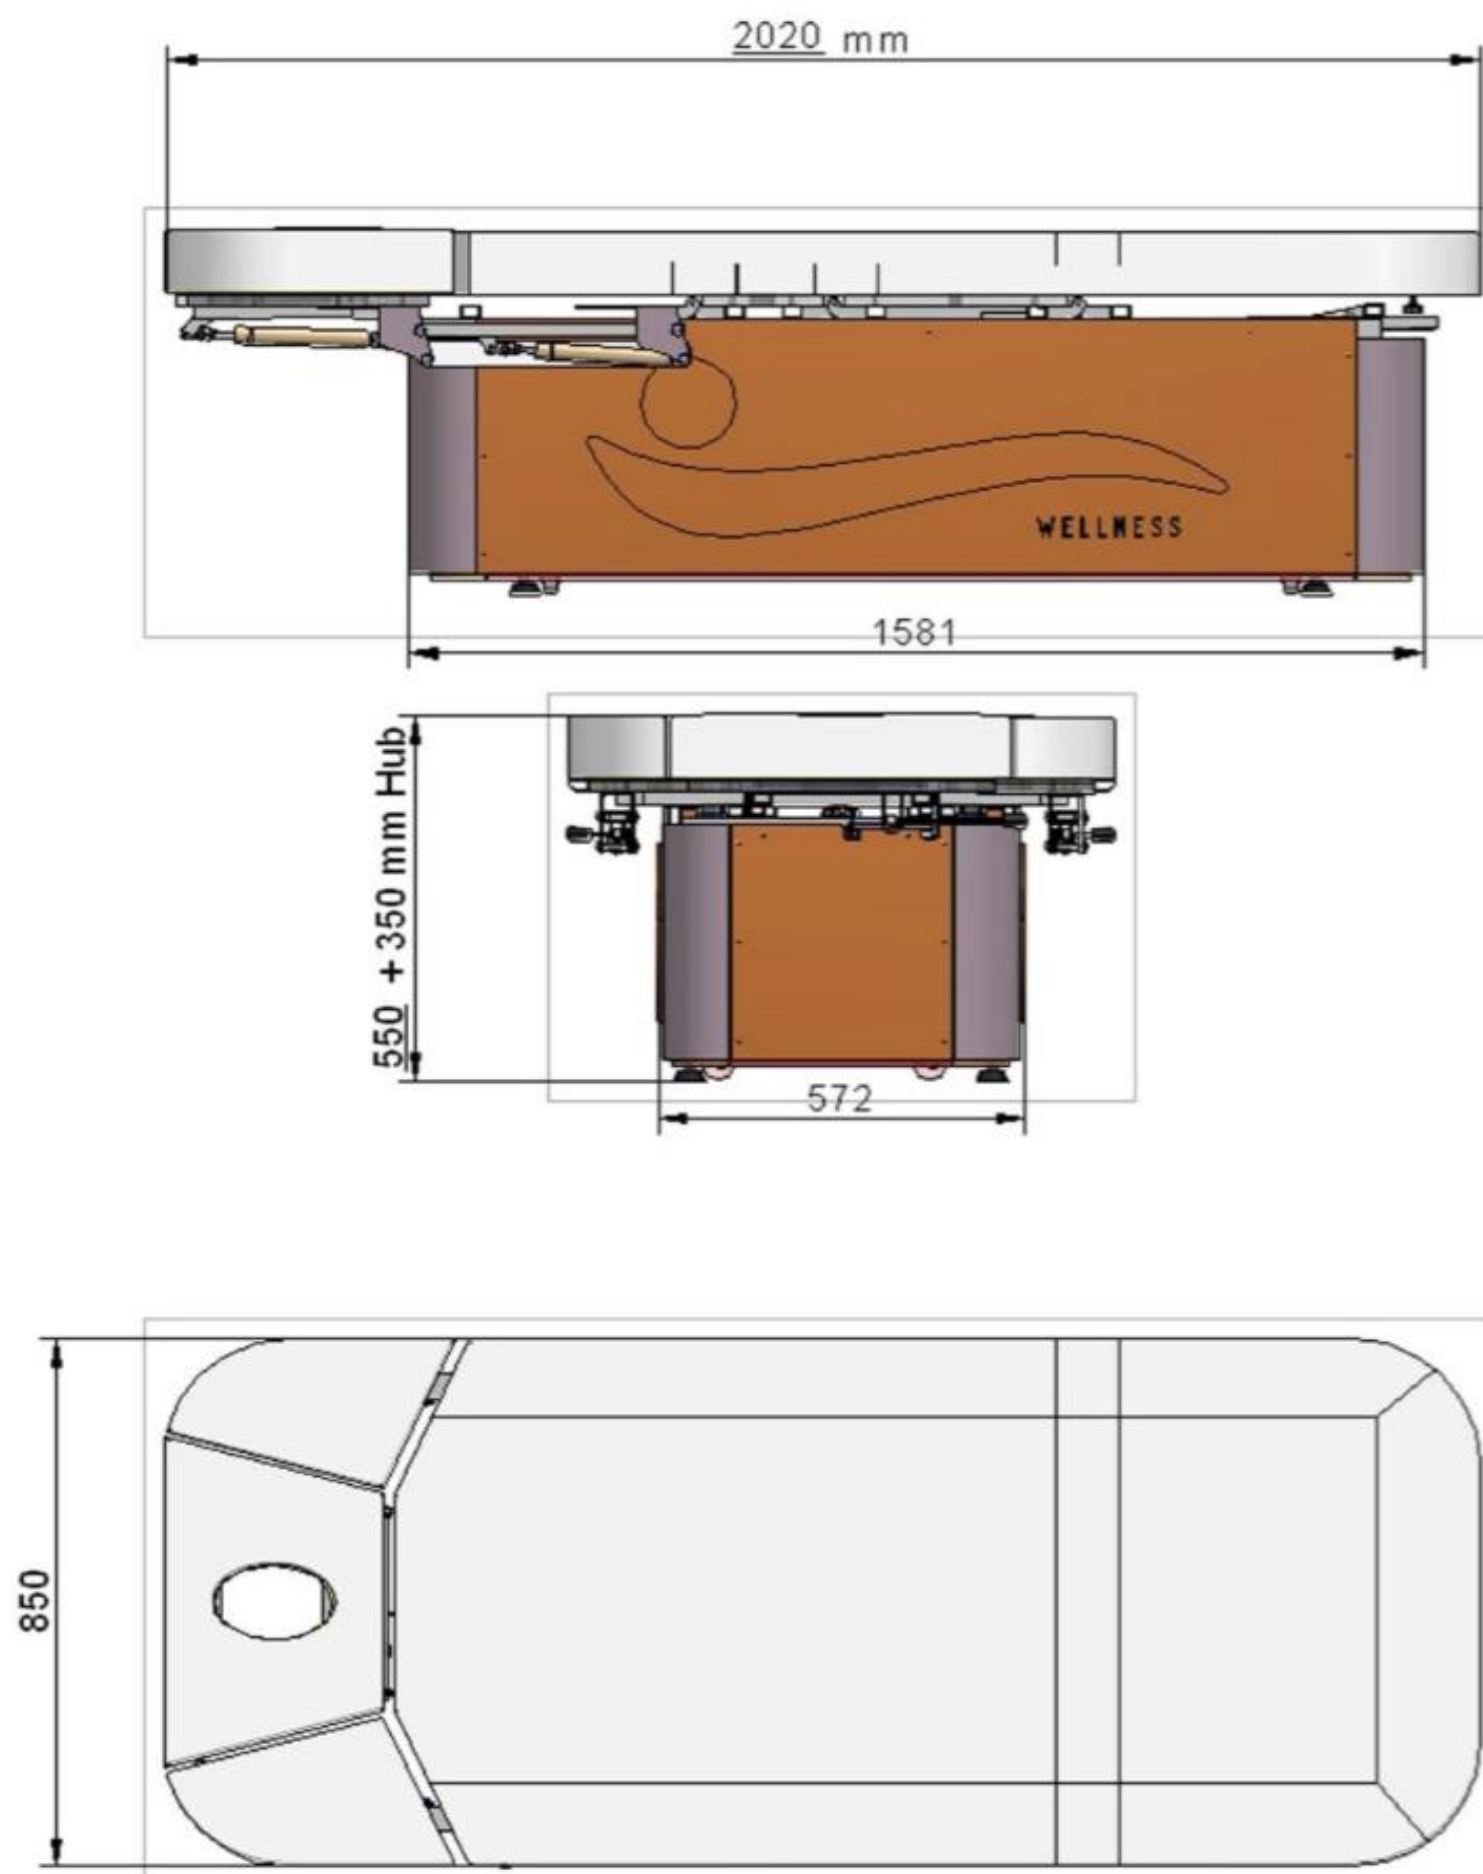

PRODUCT	TYPE
Spa Table	MLW Amphibia Neo

Description:

exclusive spa bed // bed surface with heated Aqua upholstery // illuminated bed surface and sides // height, incline, back rest and foot section electrically adjustable // lowerable armrests // head section can be tilted by +/- 30° // four treatment positions savable // hand switch with double click // soft PU upholstery can be exchanged for Aqua upholstery // optionally available in different décors and versions

height: : 21.3-35.4 in, 54 - 90 cm // length: 79.5 in, 202 cm // basic width 21.7 in, 55 cm // width of the bed surface: 33.5 in, 85 cm // Lifting capacity: 551 lbs, 250 kg // load bearing capacity: approx. 661 lbs, 300 kg

CUTSHEET

PROJECT:

MODEL MLW Amphibia

DRAWING

Specifications:

Dimensions: height: 21.3 - 35.4 in // length: 79.5 in // basic width 21.7 in // width of the bed surface: 33.5 in // elevating force: 550 lbs // load bearing capacity: approx. 660 lbs