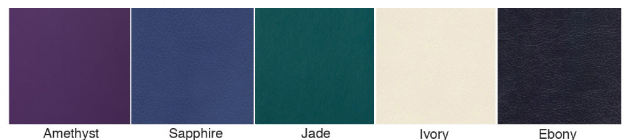

HANDS FREE DELUXE ELECTRIC TABLE

Signature Spa Series Hands Free Deluxe Electric Table

SThera-P-3007-SS

Lifting Capacity: 650 lbs.

Dimensions: 73"L x 30"W x 17-35"H

The Signature Spa Series Hands Free Deluxe Electric Table is ideal for manual therapists. The hands-free foot bar control allows therapists to move freely around the table without losing contact with their client. With the heavy-duty steel construction and the classic gray powder coat, this table is durable yet attractive. Add breast recesses and our Touch Response Memory Foam System for additional comfort.

- Hands free dual footbar control
- Height range is 17-35"
- Whisper quiet lift system
- Easy to operate caster system
- Deluxe cushion with 3" deluxe wrap foam system and rounded corners
- Dual-end accessory ports
- 9" deluxe adjustable face rest and pillow
- Salon head support pillow with adjustable neck pillow
- Holes for swivel side arm extensions at the head end of table
- Swivel side arm extensions
- Natural Touch urethane upholstery on table cushion, crescent pillow, salon pillow and side arm extensions
- Steel base with classic gray powder coat color
- Table is ADA compliant (Consult your tax professional about eligibility for a Section 44 ADA Tax Credit)

Upholstery Color Choices:

OPTIONS:

- 33" wide cushion (SThera-P-3307-SS)
- Breast recesses (BR)
- Upgrade to Touch Response Memory Foam System (TRU)